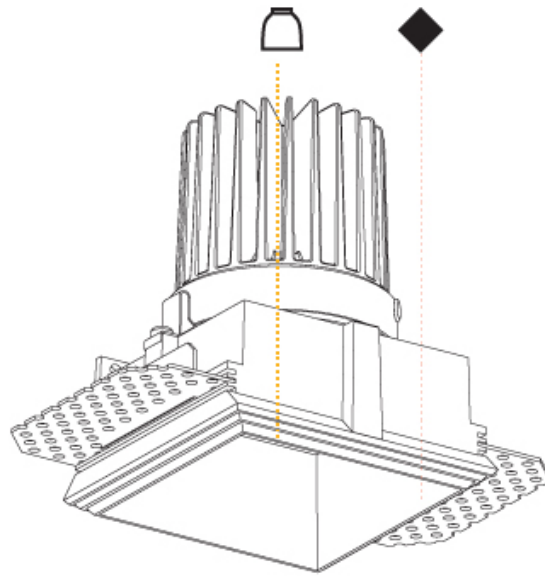

CAVE SINGLE TRIMLESS

A35704-

PROJECT	_____
TYPE	_____
SPECIFIER	_____
QUANTITY	_____
DATE	_____