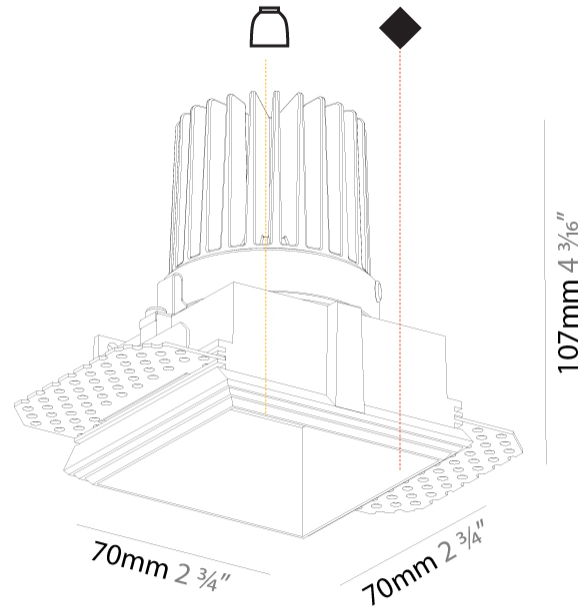

PHYSICAL

Shape: Square
Length (mm): 70
Length (in): 2 ¾
Width (mm): 70
Width (in): 2 ¾
Height (mm): 107
Height (in): 4 ⅜
Ceiling Thickness (mm): 10 / 12.5 / 15
Ceiling Thickness (in): 3/8 or 1/2 or 9/16
Min. Recessing Depth (mm): 130
Min. Recessing Depth (in): 5 ¼
Light Distribution: Downlight
Fixture Finish: SSR / BKV / CWI / CRY / HAB / LAG / UFT / ITA / RUA / RUR / MIC / FTG / MYG / TWT / LOD / PUS / FRO / FUP / KIA / POP / BLS / SPG / MEY / GOH / GUM / CHC / COM / ABZ / JAG / OBR / MOS / ROR
Fixture Material: Aluminum Die Cast
Cut-out Measurements: 85mm / 3 3/8" x 85mm / 3 3/8"
Upon Request: Unique Ceiling Thickness

ELECTRICAL

Lamp Type: LED (Zhaga Standard)
Input Wattage (W): 14.5
Total Output Wattage (W): 13.4
Dimming: Tri-Mode (Non-Dimming and Phase Dimming (120Vac only) and 0-10V Dimming)
Driver Included: No
Driver Location: Recessed Housing
Driver Type: Constant Current - Universal
Driver Class: Class 2
Housing: See components
Input Voltage (V): 120 - 277
Constant Current (MA): 350

LED

Color Temperature (°K): 2700 / 3000 / 3500 / 4000
Max. Delivered Lumen (lm): 890 / 920 / 970 / 990
CRI: >90 CRI
Upon Request: Special Color Temperature RGB-W Tunable White
Special LED

OPTICAL

Reflector: 20 / 40 / 60
Upon Request: Special Beam Angles

RATINGS AND CERTIFICATIONS

Certified By: Certified for North American Standards
IP rating: IP20