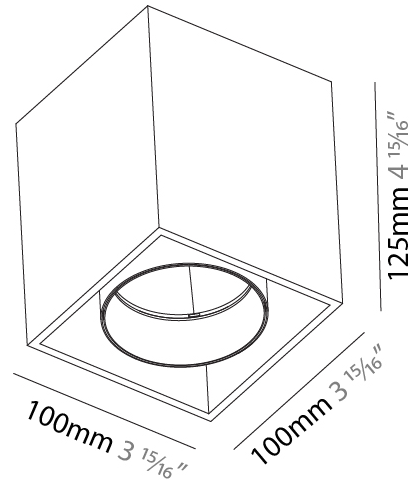

1. To build a product code in our configurator select the specify button on the base model # product page
2. To build a manual product code on this datasheet choose from the options listed below in blue font and add the suffix to the base model #

GENERAL

Series: Dice
Subseries: Dice ON
Brand: Prolicht
Division: Architectural
Mounting Type: Surface
Mounting Location: Ceiling
Subcategory: Ambient

PHYSICAL

Shape: Cube
Length (mm): 100
Length (in): 3 15/16
Width (mm): 100
Width (in): 3 15/16
Height (mm): 125
Height (in): 4 15/16
Light Distribution: Downlight
Weight (kg): 0.87
Weight (lbs): 1.92
Fixture Finish: SSR / BKV / CWI / CRY / HAB / LAG / UFT / ITA / RUA / RUR / MIC / FTG / MYG / TWT / LOD / PUS / FRO / FUP / KIA / POP / BLS / SPG / MEY / GOH / GUM / CHC / COM / ABZ / JAG / OBR / MOS / ROR
Fixture Material: Aluminum Die Cast

ELECTRICAL

Lamp Type: LED (Zhaga Standard)
Input Wattage (W): 10.1
Total Output Wattage (W): 9.25
Dimming: Tri-Mode (Non-Dimming and Phase Dimming (120Vac only) and 0-10V Dimming)
Driver Included: Yes
Driver Location: Integrated
Driver Type: Constant Current - Universal
Driver Class: Class 2
Input Voltage (V): 120 - 277
Constant Current (MA): 250

LED

Color Temperature (°K): 2700 / 3000 / 3500 / 4000
Max. Delivered Lumen (lm): 660 / 680 / 715 / 730
CRI: >90 CRI
Lamp Life (hrs): 50000

OPTICAL

Reflector°: 14 / 19 / 36

RATINGS AND CERTIFICATIONS

Certified By: Certified for North American Standards
IP rating: IP20