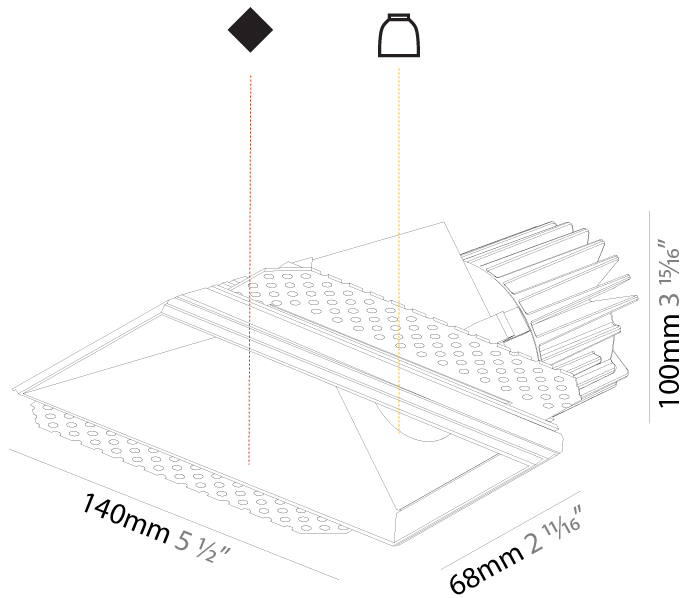

PHYSICAL

Shape: Rectangle
Length (mm): 140
Length (in): 5 1/2
Width (mm): 70
Width (in): 2 3/4
Height (mm): 100
Height (in): 3 15/16
Ceiling Thickness (mm): 10 / 12.5 / 15
Ceiling Thickness (in): 3/8 or 1/2 or 9/16
Min. Recessing Depth (mm): 110
Min. Recessing Depth (in): 4 5/16
Light Distribution: Asymmetric
Fixture Finish: SSR / BKV / CWI / CRY / HAB / LAG / UFT / ITA / RUA / RUR / MIC / FTG / MYG / TWT / LOD / PUS / FRO / FUP / KIA / POP / BLS / SPG / MEY / GOH / GUM / CHC / COM / ABZ / JAG / OBR / MOS / ROR
Fixture Material: Aluminum Die Cast
Cut-out Measurements: 150mm / 5 7/8" x 85mm / 3 3/8"
Upon Request: Unique Ceiling Thickness

ELECTRICAL

Lamp Type: LED (Zhaga Standard)
Input Wattage (W): 14.5
Total Output Wattage (W): 13.4
Dimming: Tri-Mode (Non-Dimming and Phase Dimming (120Vac only) and 0-10V Dimming)
Driver Included: No
Driver Location: Recessed Housing
Driver Type: Constant Current - Universal
Driver Class: Class 2
Housing: See components
Input Voltage (V): 120 - 277
Constant Current (MA): 350

LED

Number of LEDs: 1
Color Temperature (°K): 2700 / 3000 / 3500 / 4000
Max. Delivered Lumen (lm): 970 / 1000 / 1058 / 1080
CRI: >90 CRI
Lamp Life (hrs): 50000
Upon Request: Special Color Temperature

OPTICAL

Reflector: 20 / 40 / 60
Upon Request: Special Beam Angles

RATINGS AND CERTIFICATIONS

Certified By: Certified for North American Standards
IP rating: IP20