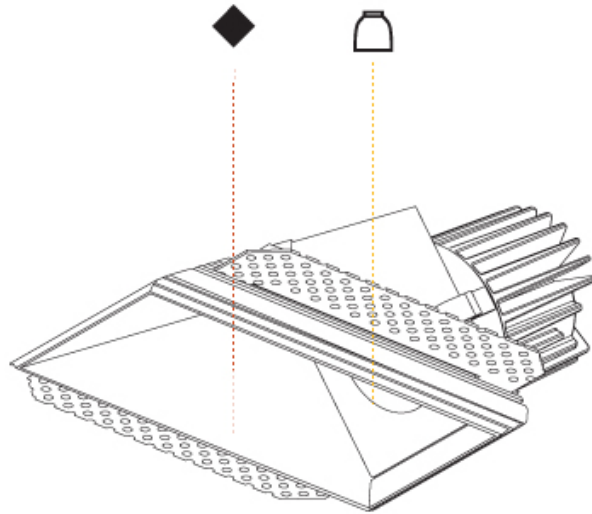

CAVE WALLWASH TRIMLESS

A35706-

PROJECT

TYPE

SPECIFIER

QUANTITY

DATE