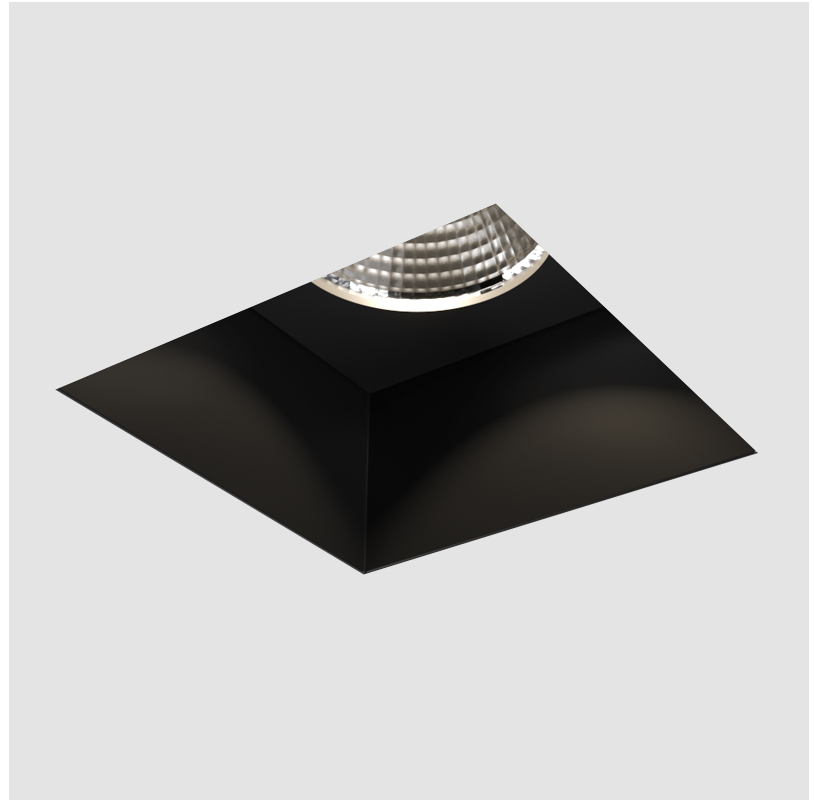

PHYSICAL

Shape: Square
Length (mm): 70
Length (in): 2 ¾
Width (mm): 70
Width (in): 2 ¾
Height (mm): 107
Height (in): 4 ⅜
Ceiling Thickness (mm): 10 / 12.5 / 15
Ceiling Thickness (in): 3/8 or 1/2 or 9/16
Min. Recessing Depth (mm): 130
Min. Recessing Depth (in): 5 ¼
Light Distribution: Downlight
Fixture Finish: SSR / BKV / CWI / CRY / HAB / LAG / UFT / ITA / RUA / RUR / MIC / FTG / MYG / TWT / LOD / PUS / FRO / FUP / KIA / POP / BLS / SPG / MEY / GOH / GUM / CHC / COM / ABZ / JAG / OBR / MOS / ROR
Fixture Material: Aluminum Die Cast
Cut-out Measurements: 85mm / 3 3/8" x 85mm / 3 3/8"
Upon Request: Unique Ceiling Thickness

ELECTRICAL

Lamp Type: LED (Zhaga Standard)
Input Wattage (W): 14.5
Total Output Wattage (W): 13.4
Dimming: Tri-Mode (Non-Dimming and Phase Dimming (120Vac only) and 0-10V Dimming)
Driver Included: No
Driver Location: Recessed Housing
Driver Type: Constant Current - Universal
Driver Class: Class 2
Housing: See components
Input Voltage (V): 120 - 277
Constant Current (MA): 350

LED

Color Temperature (°K): 2700 / 3000 / 3500 / 4000
Max. Delivered Lumen (lm): 890 / 920 / 970 / 990
CRI: >90 CRI
Upon Request: Special Color Temperature RGB-W Tunable White
Special LED

OPTICAL

Reflector: 20 / 40 / 60
Upon Request: Special Beam Angles

RATINGS AND CERTIFICATIONS

Certified By: Certified for North American Standards
IP rating: IP20